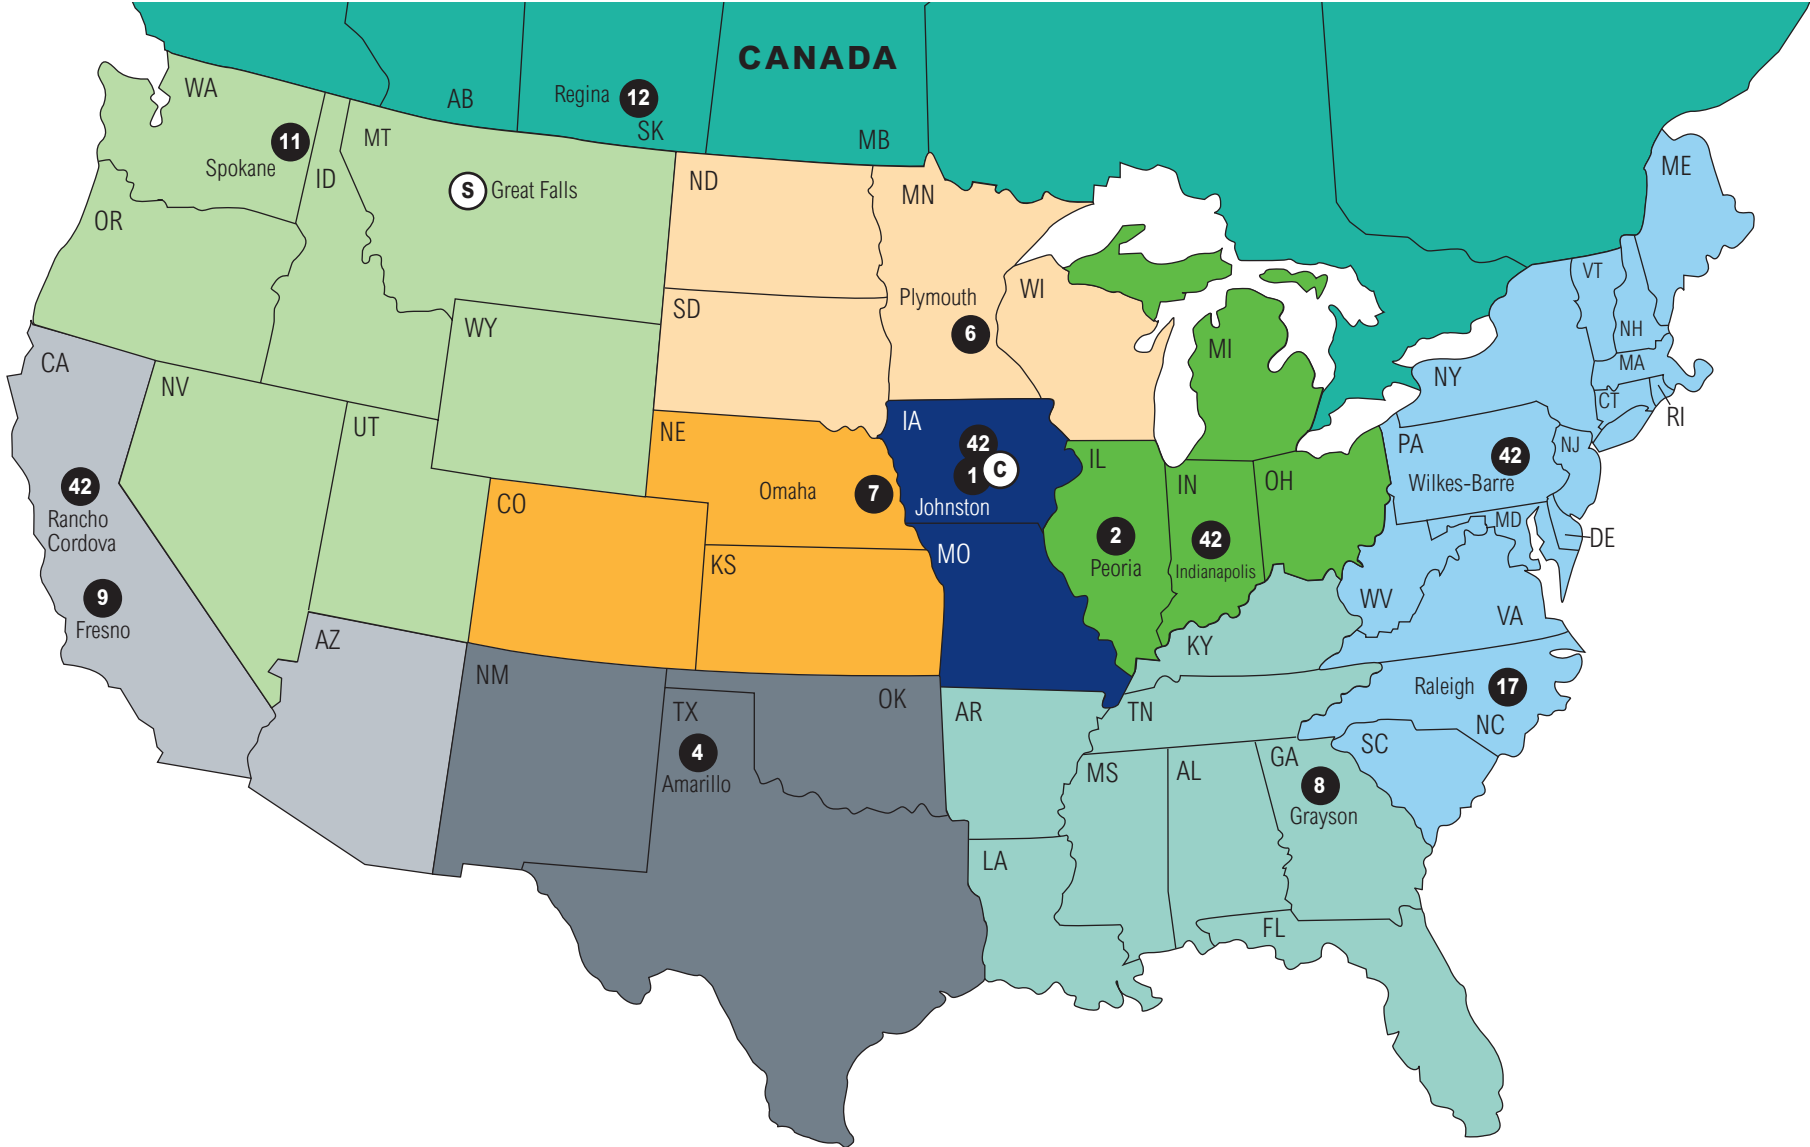

DIVISION TERRITORIES

- | | | | |
|----------------------|-------------------------|-------------------------------|------------------------------------|
| 1 Midwest Division | 7 Great Plains Division | 12 Canada Division | 43 Information Technology Division |
| 2 Central Division | 8 Southern Division | 17 Atlantic Division | C Corporate Office |
| 4 Southwest Division | 9 California Division | 41 National Processing Center | S Service Office |
| 6 Northern Division | 11 Northwest Division | 42 Chubb Agribusiness | |

Rain and Hail
A Chubb Company

This institution is an equal opportunity provider and employer.

MKTG_0300b_09_23_21